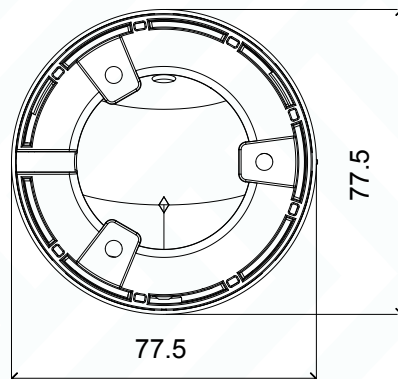

motorola

Model: MTADP022603

Camera	
Camera Type	Mini Dome
Image Sensor	1/3" CMOS
Lens	Fixed 2.8mm
Mount Type	M12
Image Size	1920 × 1080
Resolution	2MP (1080P)
Video Format	AHD / TVI / CVI / CVBS
Image System	NTSC / PAL
Electronic Shutter Speed	NTSC: 1/60s ~ 1/100,000s PAL: 1/50s ~ 1/100,000s
Frame Rate	NTSC: 60Hz : 1080P (1~30fps) PAL: 50Hz : 1080P (1~25fps)
Minimum Illumination	0 lux (IR On)
IR Distance	20m
S/N Ratio	≥52dB (AGC OFF)
Ingress Protection	Indoors only
Functions	
Function Control	OSD (COC) Control Over Coaxial
Day/Night	Automatic ICR
Digital WDR	Yes
Noise Reduction	Digital
AGC	Yes
Auto White Balance	Yes
BLC	Yes
Defog	No
FLC	Yes
Sharpness	Yes
Mirror	No
Image Setting	Yes
Others	
Power Supply	DC12V
Power Consumption	<1W (IR Off) ; <3W (IR On)
Operating Environment	-10°C ~ 40°C, 10% ~ 90% (Relative Humidity)
Casing	Plastic
Dimensions (mm)	Φ 77.5 x 67.6
Weight (net)	Approx. 0.09KG

hellosecurity

67.6

77.5

77.5